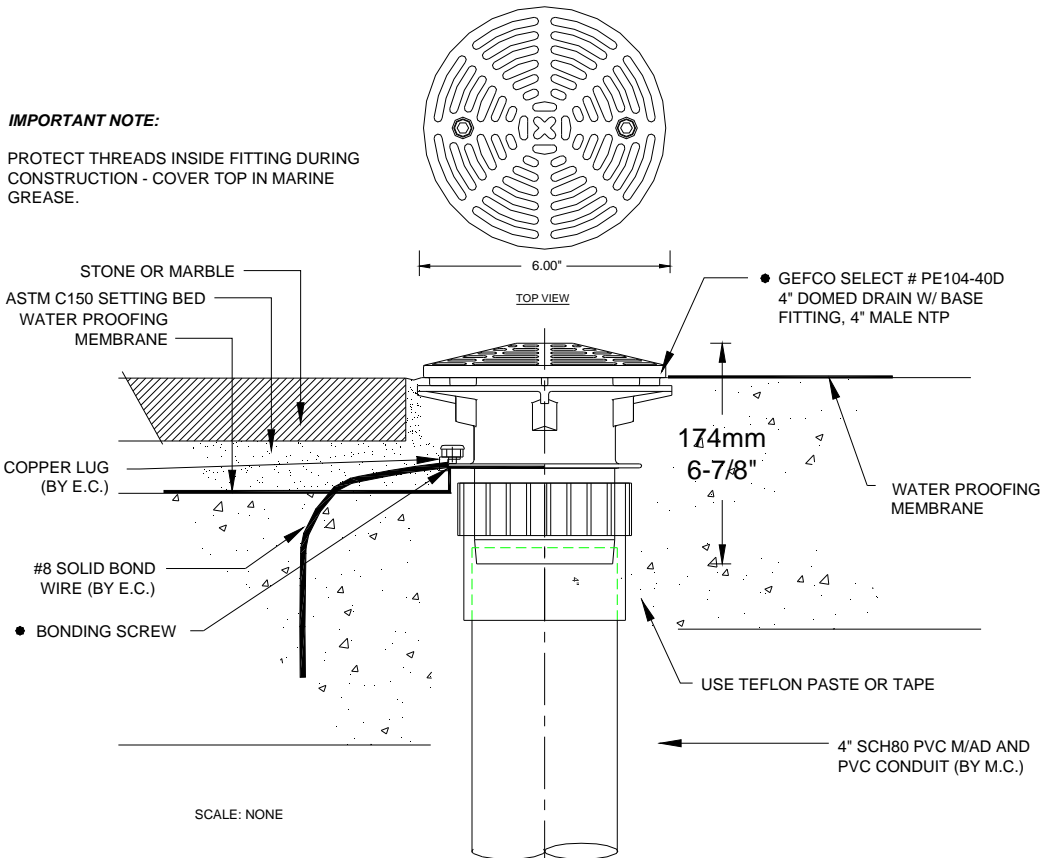

**DESCRIPTION**

The **GEFCO Select #PE104D Domed Drain Fitting** serves as the main gravity pool drain fitting for large basins of water or dry decks.

**Typical Specifications:**

- \* **GEFCO Select #PE104-40D** Domed Pool Drain:
  - cast bronze and brass.
  - adjustable base with lock ring.
  - bonding screw.
  - 4" N.P.T. male connection.

**REPLACEMENT PARTS:**

- 1 Dome

**IMPORTANT**

*Dimensions and/or Materials  
subject to change without notice*