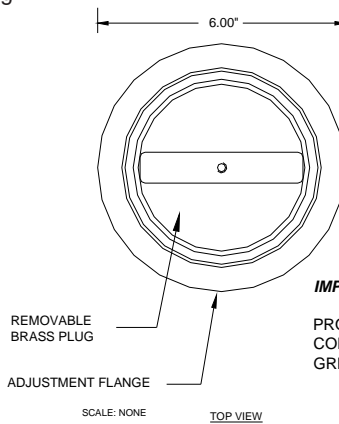

DESCRIPTION

The **GEFCO Select #PE104 Drain Fitting** serves as the main pool drain for large basins of water.

Typical Specifications:

- * **GEFCO Select #PE104-4 Main Pool Drain:**
- cast bronze and brass.
- adjustable base with lock ring.
- bonding screw.
- plug made of brass with male threads, neoprene o-ring
- plug **OPTIONAL** with **NO** threads, neoprene o-ring and cross handle.
- with two prong T-Handle for plug removal.
- 4" N.P.T. female connection.

OPTIONS:

- ***GEFCO Select #PE104-4S** Same as PE104-4 except with slip-in brass plug.

REPLACEMENT PARTS:

- 1 Plug O-ring.
- 2 Plug.

IMPORTANT NOTE:

PROTECT THREADS INSIDE FITTING DURING CONSTRUCTION - COVER TOP IN MARINE GREASE.