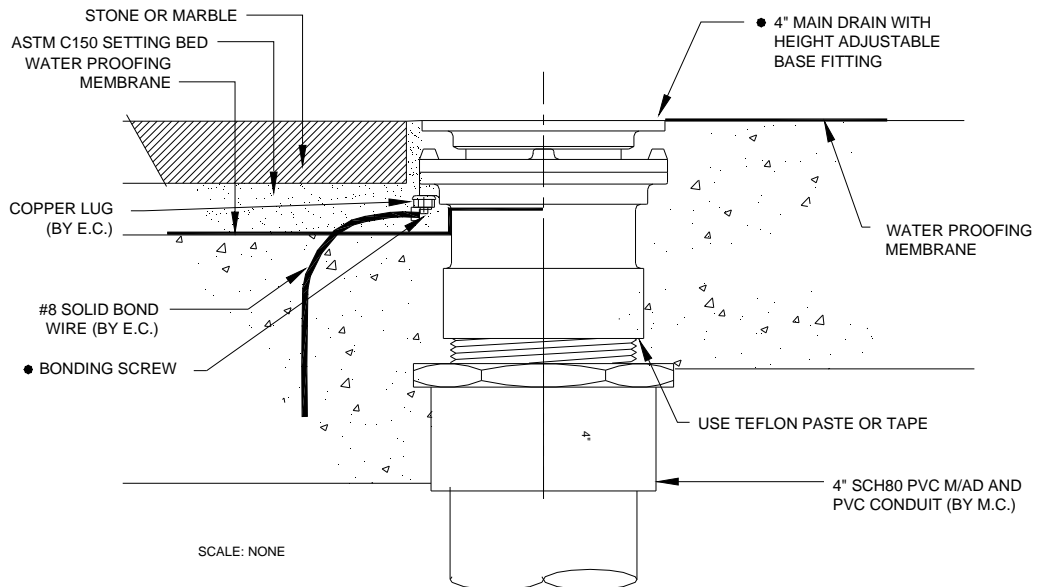

DESCRIPTION

The **GEFCO Select #PE104 Drain Fitting** serves as the main pool drain for large basins of water.

Typical Specifications:

- * **GEFCO Select #PE104-4 Main Pool Drain:**
- cast bronze and brass.
- adjustable base with lock ring.
- bonding screw.
- plug made of brass with male threads, neoprene o-ring
- plug **OPTIONAL** with **NO** threads, neoprene o-ring and cross handle.
- with two prong T-Handle for plug removal.
- 4" N.P.T. female connection.

OPTIONS:

- ***GEFCO Select #PE104-4S** Same as PE104-4 except with slip-in brass plug.

REPLACEMENT PARTS:

- 1 Plug O-ring.
- 2 Plug.

IMPORTANT NOTE:

PROTECT THREADS INSIDE FITTING DURING CONSTRUCTION - COVER TOP IN MARINE GREASE.

IMPORTANT

Dimensions and/or Materials subject to change without notice