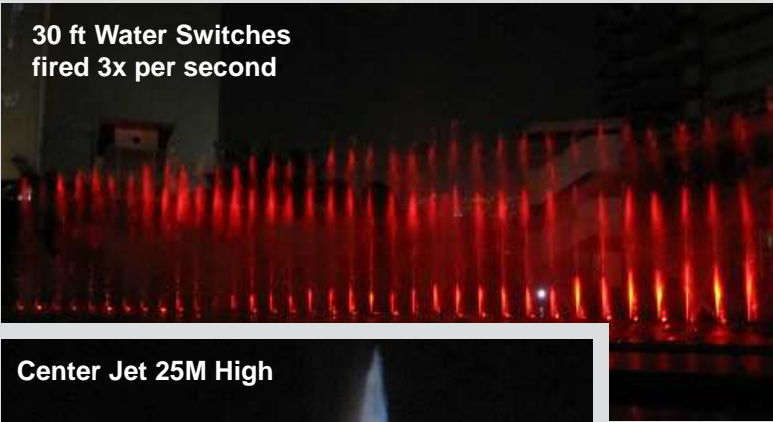

50 ft Projection Screen
with Digital Video

Inauguración Alumbrado Navideño Medellín 2009

A Consorcio Fantasia del Agua
Musical Fountain in Medellín
Colombia December 2009 - 2015

GEORGIA FOUNTAIN COMPANY, INC.

EPM Building Fountain

30 ft Water Switches
fired 3x per second

50 ft Projection Screen
with Digital Video

Center Jet 25M High

© 2015

Laser Projection

RGB Lighting in 256 colors

ALL Photos by GEFCO © 2017