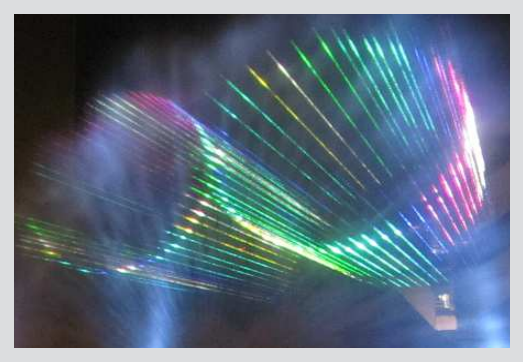

EPM Building Fountain

30 ft Water Switches
fired 3x per second

50 ft Projection Screen
with Digital Video

Center Jet 25M High

© 2015

Laser Projection

RGB Lighting in 256 colors

ALL Photos by GEFCO © 2017