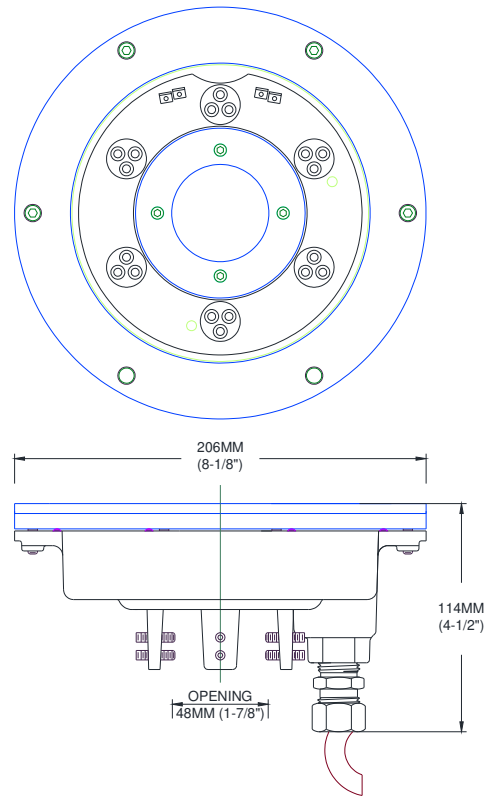

- cast bronze body and face ring, SST fitted.
- RGBW ring lighting board with ON-BOARD DMX.
- 60 watt, 24VDC.
- 4 DMX Channels
- ZZ = Lens Angle 20° or 35° (20° standard). Specify.
- 9 feet of (18/5) single SOOW cable.
- clear poly carbonate flat donut lens.
- silicon lens gaskets.
- 1-1/2" center pass through with 6 SST 1/4-20 set screws
- rated IP68 to 30CM, for use in wet or dry conditions.
- **RGB DMX CONTROLLER NOT INCLUDED.**

OPTIONAL ITEMS:

- GEFCO Select #EE177-G Grout mount ring.
- GEFCO Select #EE177-S Slab hung mount.
- ZZ= Beam angle 20 or 35 (specify).
- GEFCO Select #EE960 RGBW LED 512/1024-Channel DMX Dual Universe Controller.
- GEFCO Select #EE NANO 1024 MUSIC Multi Media DMX Dual Universe Show Controller.
- CORD LENGTH - Cable longer than 9'- 0" is optional and can be supplied at an extra cost, however, only 10'- 0" of exposed cable is permissible per NEC.

IMPORTANT

The designers, installers and end users utilizing the electrical equipment described herein assume full responsibility for the compliance with the N.E.C. and it's applicable articles, intents and consequences. Where the manufacturer and/or the supplier of the electrical equipment described herein does not control the application or usage, he assumes no responsibility whatsoever for any consequences arising out of the application, installation and/or usage of this or any other equipment and/or materials.

LISTED

IMPORTANT

*Dimensions and/or Materials
subject to change without notice*