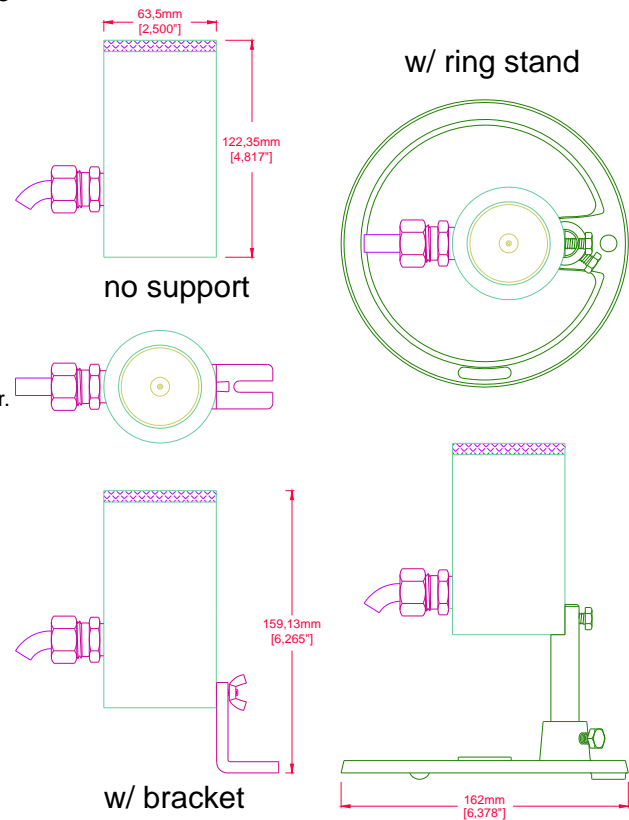

TYPICAL SPECIFICATIONS:

* GEFCO Select #EE153RGBW LED Free-Standing Wet/Dry Light Fixture:

- machined brass housing, SST fitted.
- machined brass stand.
- 10 watt, 12-14VAC, 12VDC or 24VDC. MAX.
- single 4-color RGBW LED element.
- 9 feet of (18/3) single cable, or:
- machined flat clear polycarbonate lens.
- silicon lens gaskets.
- bronze and brass ring pod stand
- rated IP68 to 30CM, for use in wet or dry conditions.
- **12VAC OR 12VDC/24VDC POWER SUPPLY NOT INCLUDED.**

OPTIONAL ITEMS:

- GEFCO Select #EE153C -XX-ZZ Solid Color Lighting Board (Specify).
  where XX= WT,RD,GN, BL or AM (White, Red, Green, Blue Amber) (Specify when ordering).
  Beam angles available are 7,10° (specify)
- CORD LENGTH - Cable longer than 9'- 0" is optional and can be supplied at an extra cost, however, only 10'- 0" of exposed cable is permissible per NEC.

IMPORTANT

The designers, installers and end users utilizing the electrical equipment described herein assume full responsibility for the compliance with the N.E.C. and it's applicable articles, intents and consequences. Where the manufacturer and/or the supplier of the electrical equipment described herein does not control the application or usage, he assumes no responsibility whatsoever for any consequences arising out of the application, installation and/or usage of this or any other equipment and/or materials.

Scale: NONE

IMPORTANT

Dimensions and/or Materials subject to change without notice