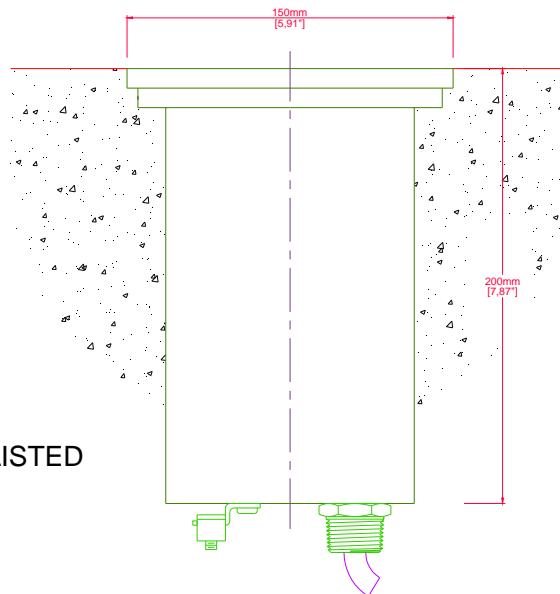

TYPICAL SPECIFICATIONS:

* GEFCO Select #EE153N RGBW LED Niche Mounted Wet/Dry Light Fixture:

- machined brass housing, SST fitted.
- machined brass niche.
- 1/2" NPT Drain (optional)
- 10 watt, 12-14VAC, 12VDC or 24VDC. MAX.
- single 4-color RGBW LED element.
- 15 feet of (18/3) single cable, or:
- machined flat clear polycarbonate lens.
- silicon lens gaskets.
- bronze and brass ring pod stand
- rated IP68 to 30CM, for use in wet or dry conditions.
- **12VAC OR 12VDC/24VDC POWER SUPPLY NOT INCLUDED.**

OPTIONAL ITEMS:

- GEFCO Select #EE153C -XX-ZZ Solid Color Lighting Board (Specify).
  where XX= WT,RD,GN, BL or AM (White, Red, Green, Blue Amber) (Specify when ordering).
  Beam angles available are 7,10° (specify)
- CORD LENGTH - Cable longer than 15'- 0" is optional and can be supplied at an extra cost, however, only 10'- 0" of exposed cable is permissible per NEC.

IMPORTANT

The designers, installers and end users utilizing the electrical equipment described herein assume full responsibility for the compliance with the N.E.C. and it's applicable articles, intents and consequences. Where the manufacturer and/or the supplier of the electrical equipment described herein does not control the application or usage, he assumes no responsibility whatsoever for any consequences arising out of the application, installation and/or usage of this or any other equipment and/or materials.

LISTED

NICHE MOUNTED VERSION

SCALE: NONE

IMPORTANT

Dimensions and/or Materials subject to change without notice