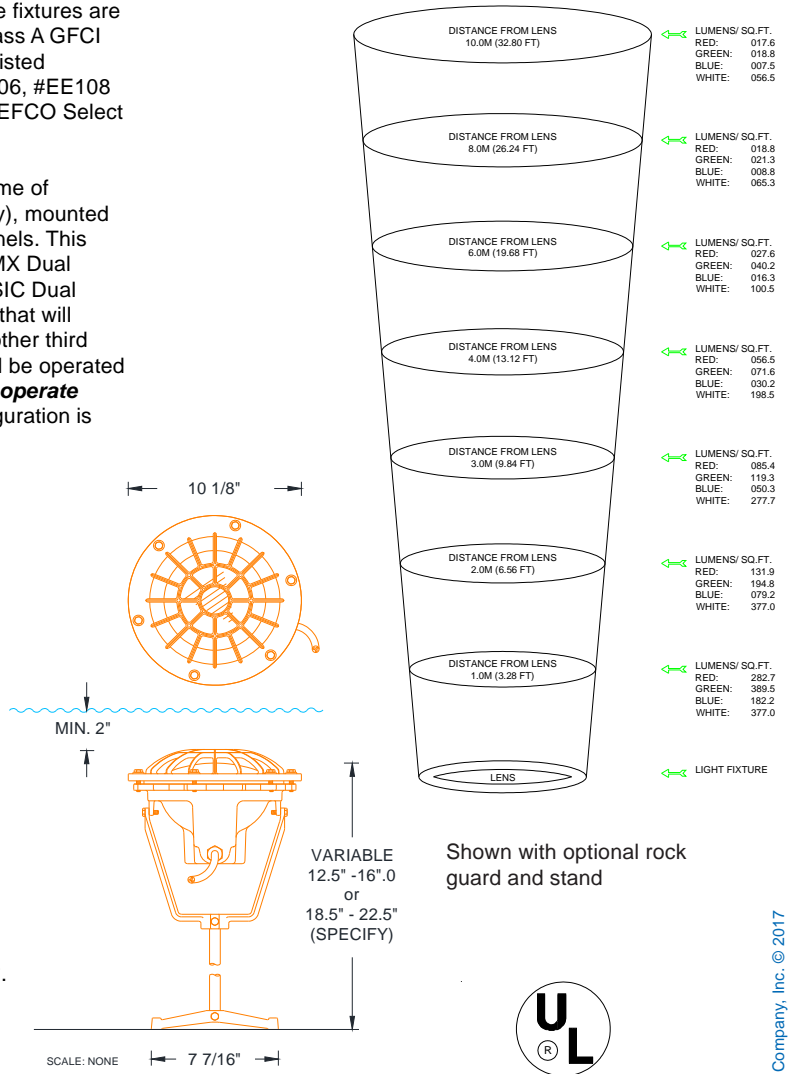

- cast bronze body and face ring, SST fitted.
- RGBW LED Lighting Board with DMX ON BOARD.
- 45 watt, 120 VAC.
- 9 feet of (18/5) single SOOW cable.
- ZZ = beam angle specify 20° or 35° (20° standard)
- clear tempered convex glass lens (flat lens optional).
- silicon lens gaskets.
- bronze and brass tripod stand .
- rated IP68 to 30CM, for use in wet conditions.
- **ROCK GUARD INCLUDED.**
- **DMX CONTROLLER NOT INCLUDED.**

OPTIONAL ITEMS:

- Where as ZZ = Beam angles. Available are 20° and 35°.
- Flat Lens.
- GEFCO Select #EE151HV-10 Rock Guard.
- GEFCO Select #EE960 RGB/ RGBW 512/1024-Channel DMX Controller(s)
- GEFCO Select #EE NANO 1024 MUSIC Multimedia 1024-Channel DMX Show Controller.
- CORD LENGTH - Cable longer than 9'- 0" is optional and can be supplied at an extra cost. However, only 10'- 0" of **exposed** cable is permissible per NEC.

IMPORTANT

The designers, installers and end users utilizing the electrical equipment described herein assume full responsibility for the compliance with the N.E.C. and it's applicable articles, intents and consequences. Where the manufacturer and/or the supplier of the electrical equipment described herein does not control the application or usage, he assumes no responsibility whatsoever for any consequences arising out of the application, installation and/or usage of this or any other equipment and/or materials.

IMPORTANT
Dimensions and/or Materials
subject to change without notice