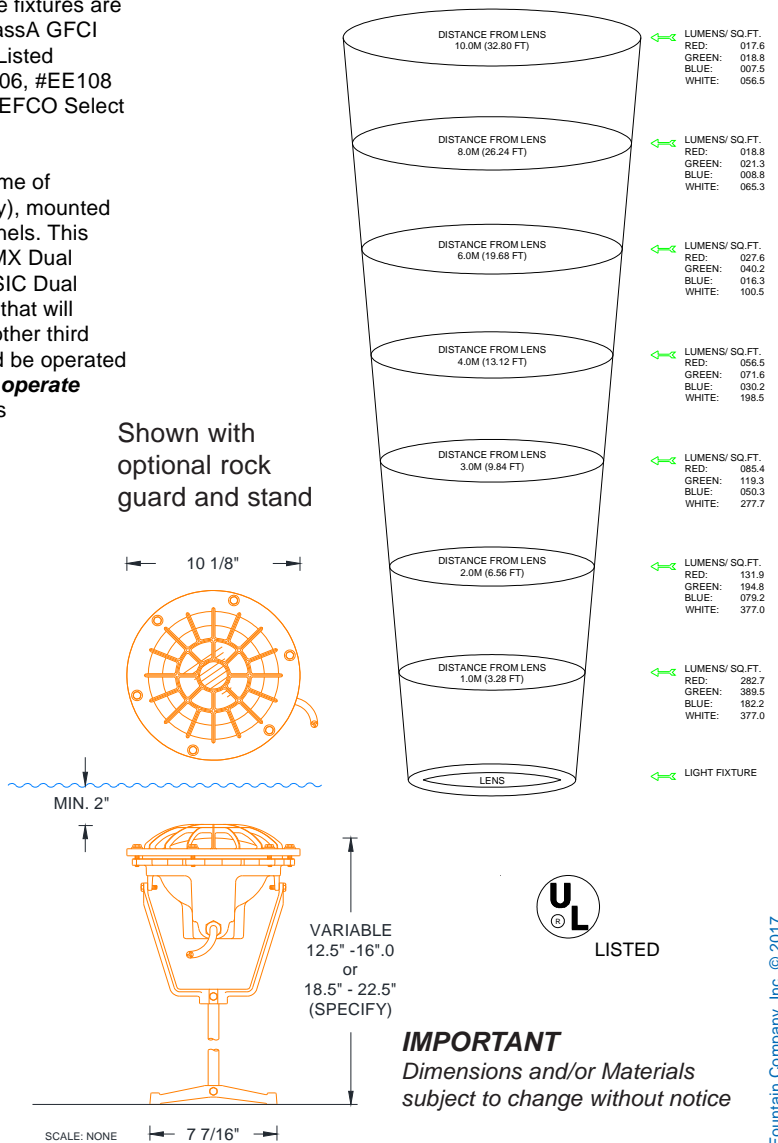

Limits for this fixture is 45 Watts MAX. at 120VAC. These fixtures are to be connected to a common commercially available ClassA GFCI Circuit Breaker. Connections are made to standard U.L. Listed underwater junction boxes such as GEFCO Select #EE106, #EE108 or #EE110 series using U.L. Listed cord seals such as GEFCO Select #EE112-01 Series Cord Seals.

TYPICAL SPECIFICATIONS:

*** GEFCO Select #EE151HV RGB-DMX-LED-ZZ Freestanding Submersible Light Fixture:**

- cast bronze body and face ring, SST fitted.
- RGB LED Lighting Board with ON-BOARD DMX.
- 45 Watt, 120 VAC.
- 9 feet of (18/5) single SOOW cable.
- ZZ = beam angle specify 20° or 35° (20° standard)
- clear tempered convex glass lens (flat lens optional).
- silicon lens gaskets.
- bronze and brass tripod stand .
- rated IP68 to 30CM, for use in wet conditions.
- **ROCK GUARD INCLUDED.**
- **DMX CONTROLLER NOT INCLUDED.**

OPTIONAL ITEMS:

- ZZ = Beam angles. Available are 20° or 35° (specify).
- Flat Lens.
- GEFCO Select #EE151HV-10 Rock Guard.
- GEFCO Select #EE960 RGB/ RGBW 512/1024-Channel DMX Controller(s)
- GEFCO Select #EE NANO 1024 MUSIC Multimedia 1024 - Channel DMX Show Controller
- CORD LENGTH - Cable longer than 9'- 0" is optional and can be supplied at an extra cost. However, only 10'- 0" of **exposed** cable is permissible per NEC.

IMPORTANT
Dimensions and/or Materials
subject to change without notice